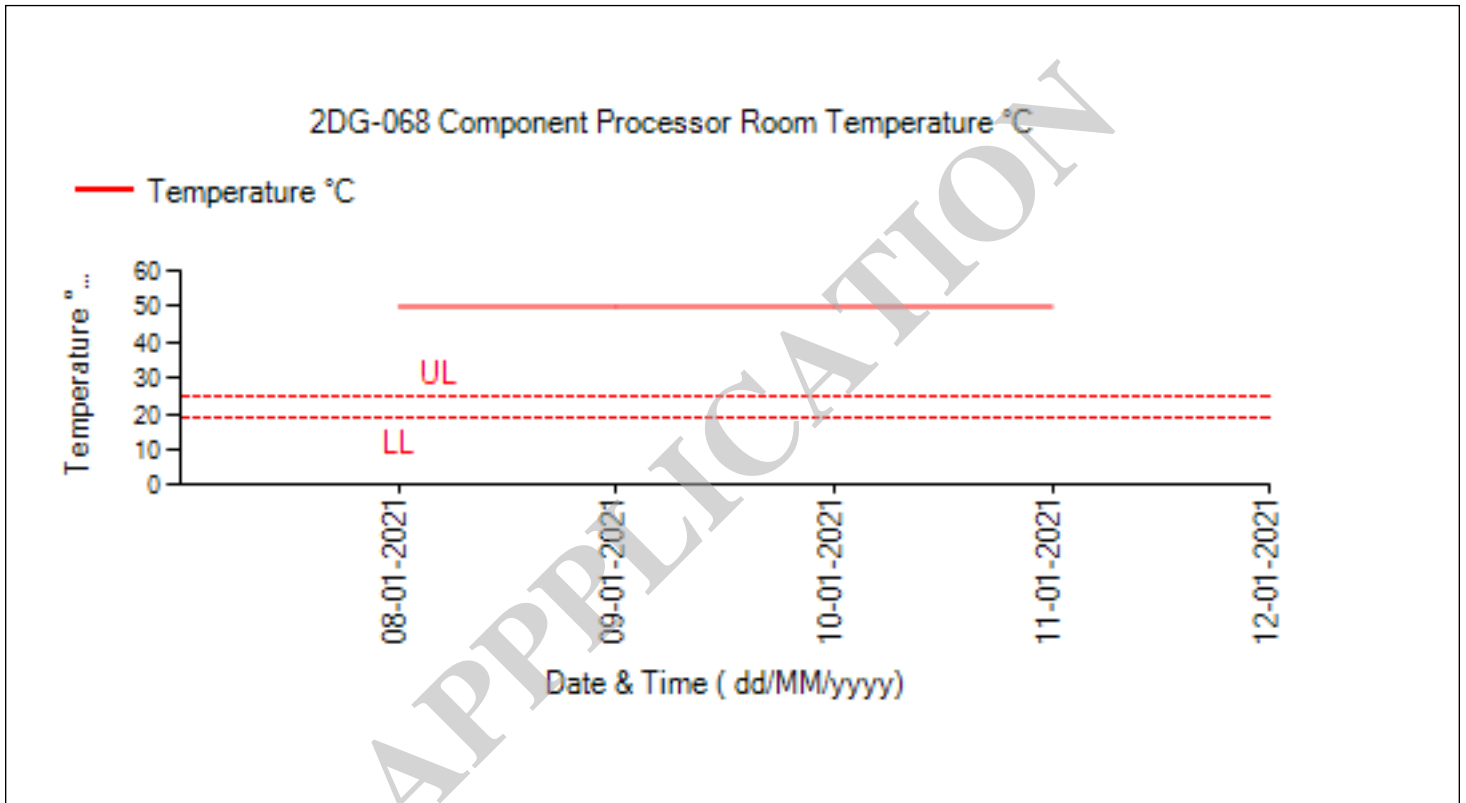

Login Id: -	emerson	Equipment Id:	EEMEG034-00
Room Name: -	2DG-068 Component Processor Room	Room No: -	2DG-068
Sart Date & Time: -	08/01/2021 14:45	End Date & Time: -	11/01/2021 15:15

E Signatures	
Reviewer Login Id: -	
Date & Time :-	
Verified by: -	
Reviewed by: -	
Date & Time :-	
Approver Comments: -	

Login Id: -	emerson	Equipment Id:	EEMEG034-00
Room Name: -	2DG-068 Component Processor Room	Room No: -	2DG-068
Sart Date & Time: -	08/01/2021 14:45	End Date & Time: -	11/01/2021 15:15